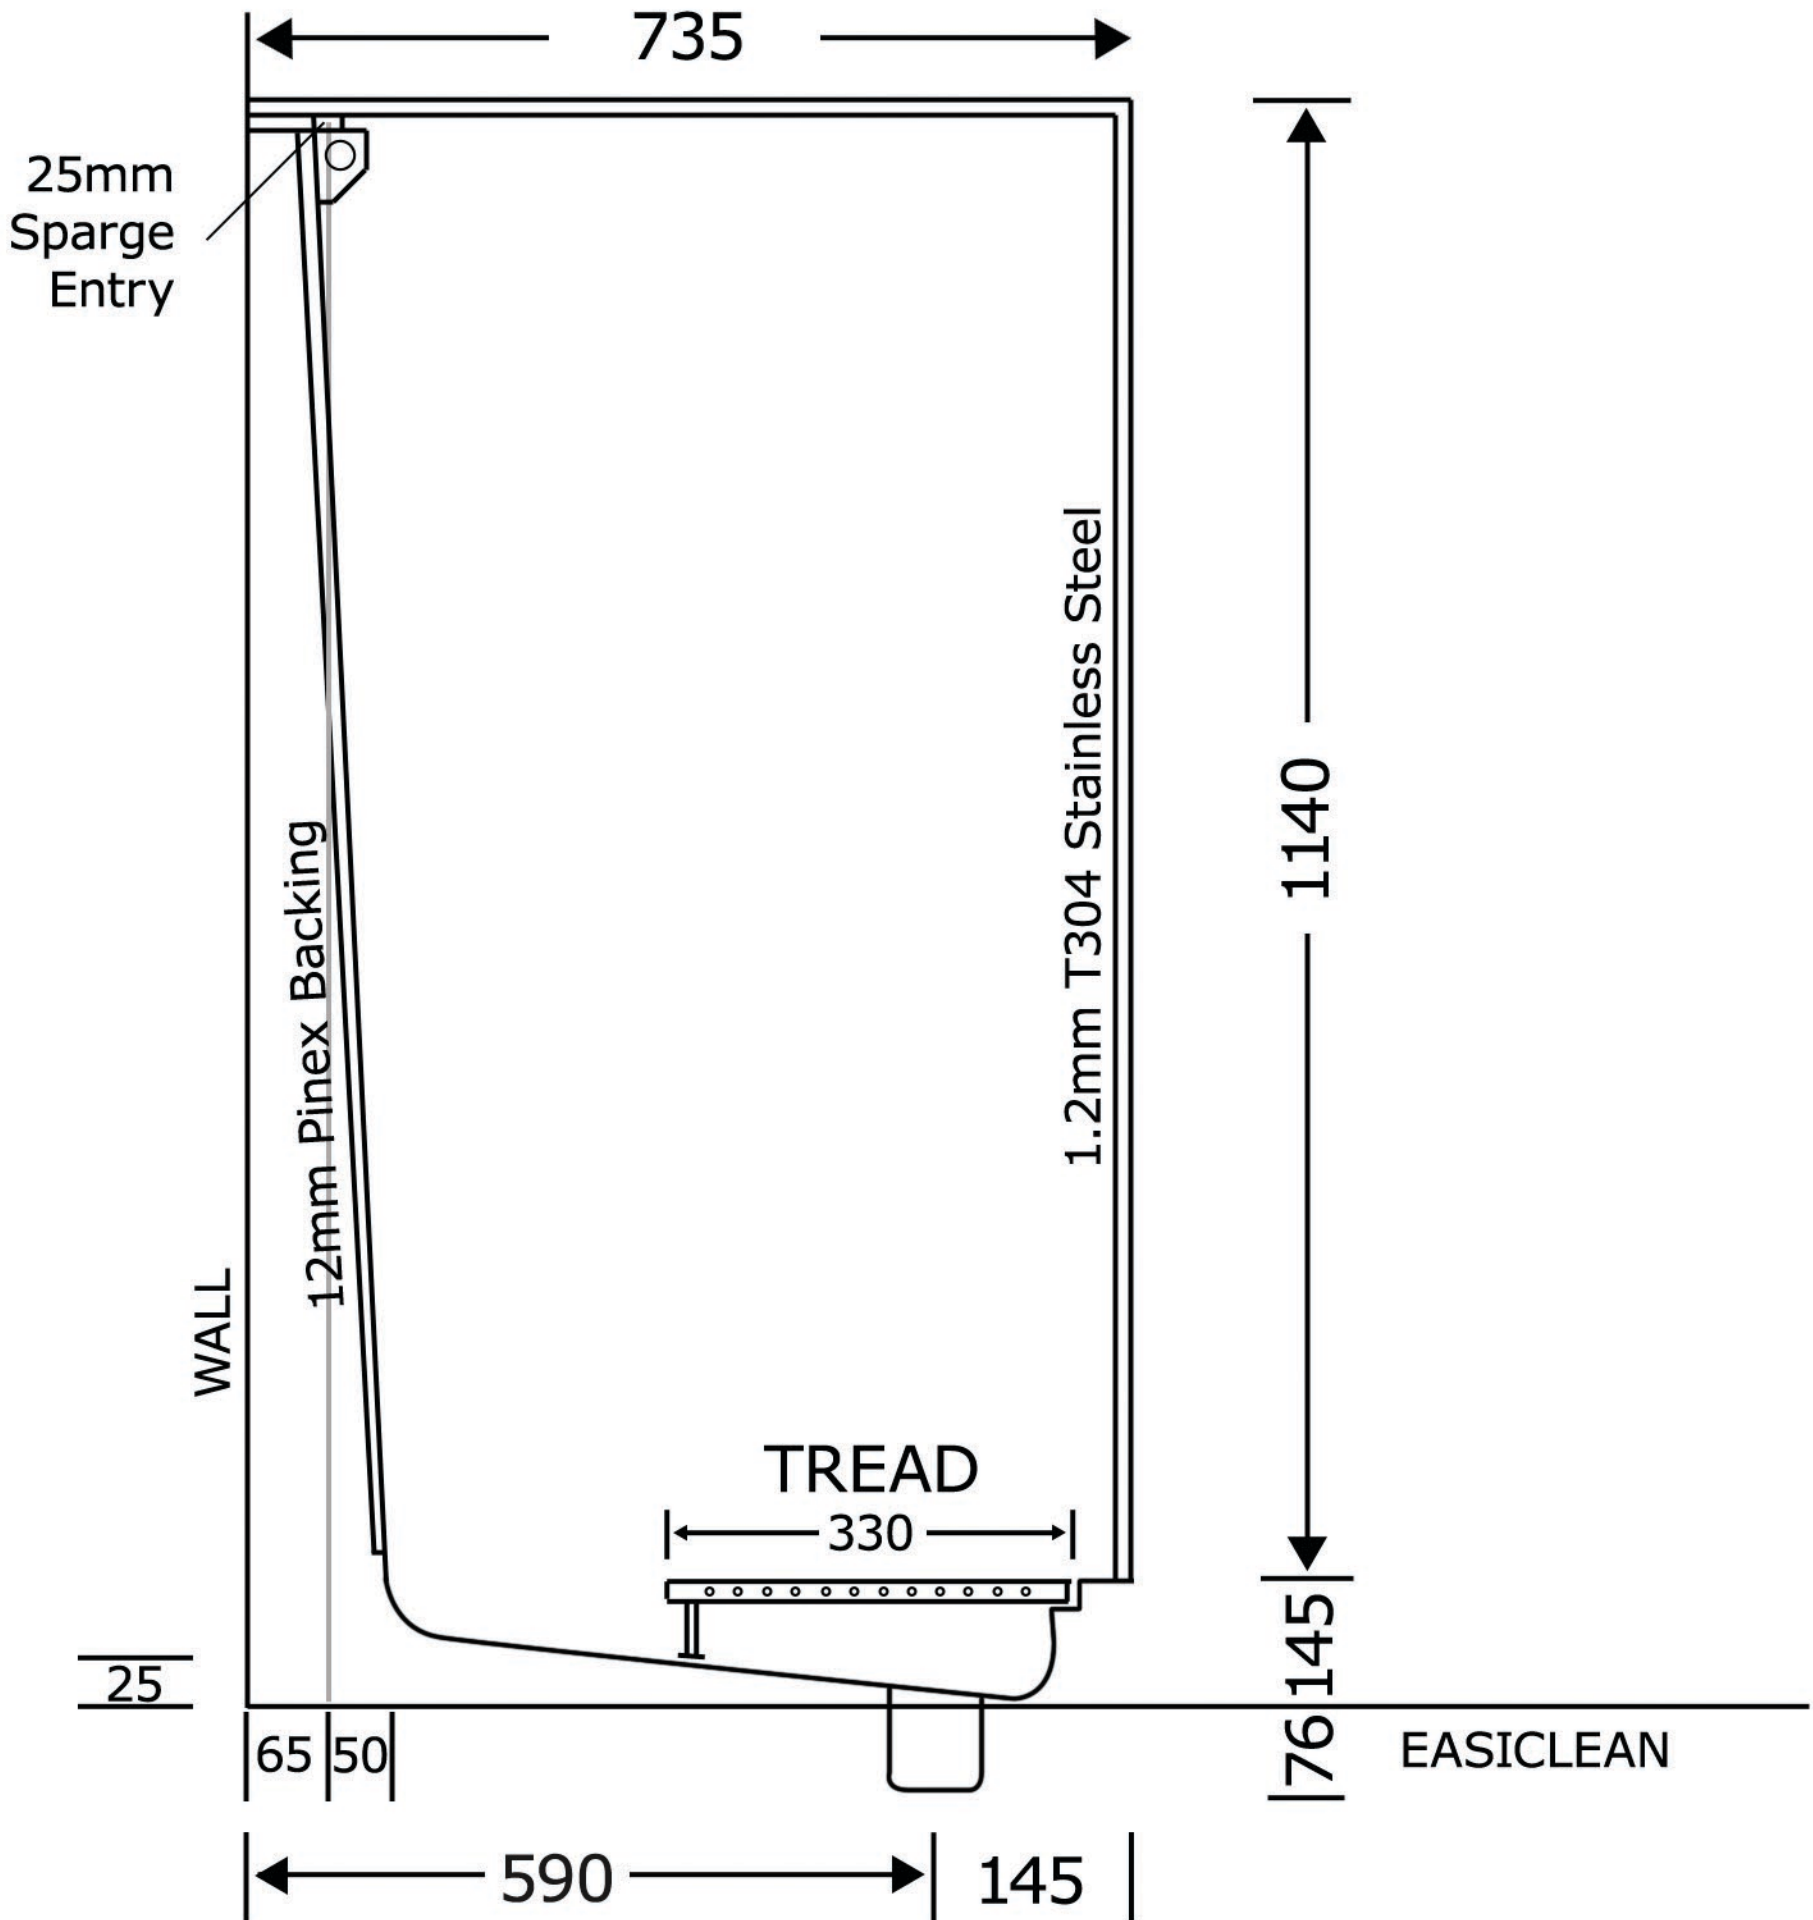

PO Box 22-736, Auckland, New Zealand
 25 Kaka Street, Otahuhu, Auckland
 Telephone: 09 276 7648
 Fascimile: 09 276 7076
 Email: sales@classicss.co.nz

FLUSHING STEP URINAL

Easi Clean trap set in 120mm from end for LH or RH waste position