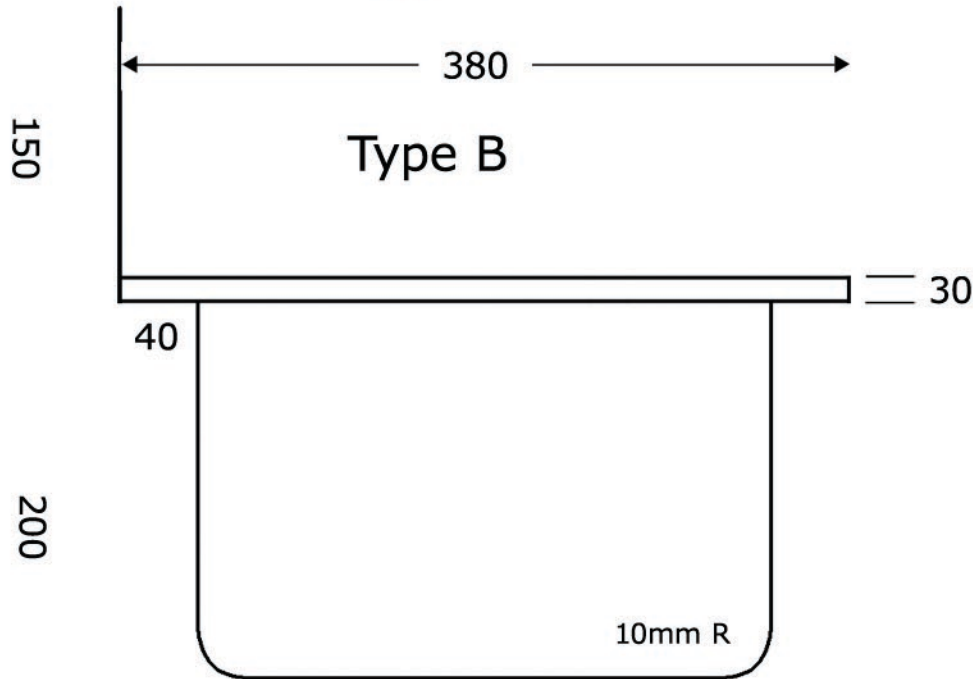

CROSS SECTION THROUGH STANDARD WASH TROUGHS

Specify waste position - normally 40 mm

Brackets supplied (20 x 5 m/s galv.)

Radius front corners on request (for Childcare centres)