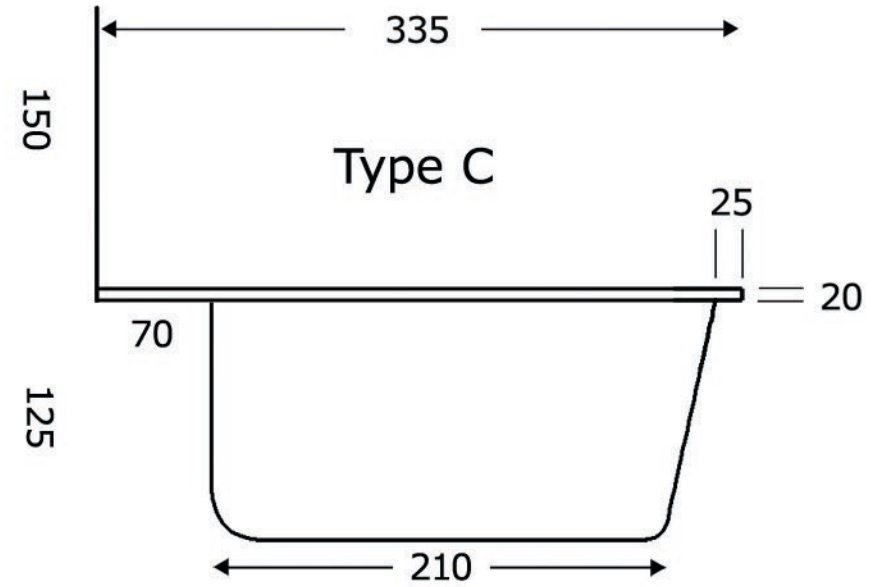

CROSS SECTION THROUGH STANDARD WASH TROUGHS

Specify waste position - normally 40 mm

Brackets supplied (20 x 5 m/s galv.)

Radius front corners on request (for Childcare centres)