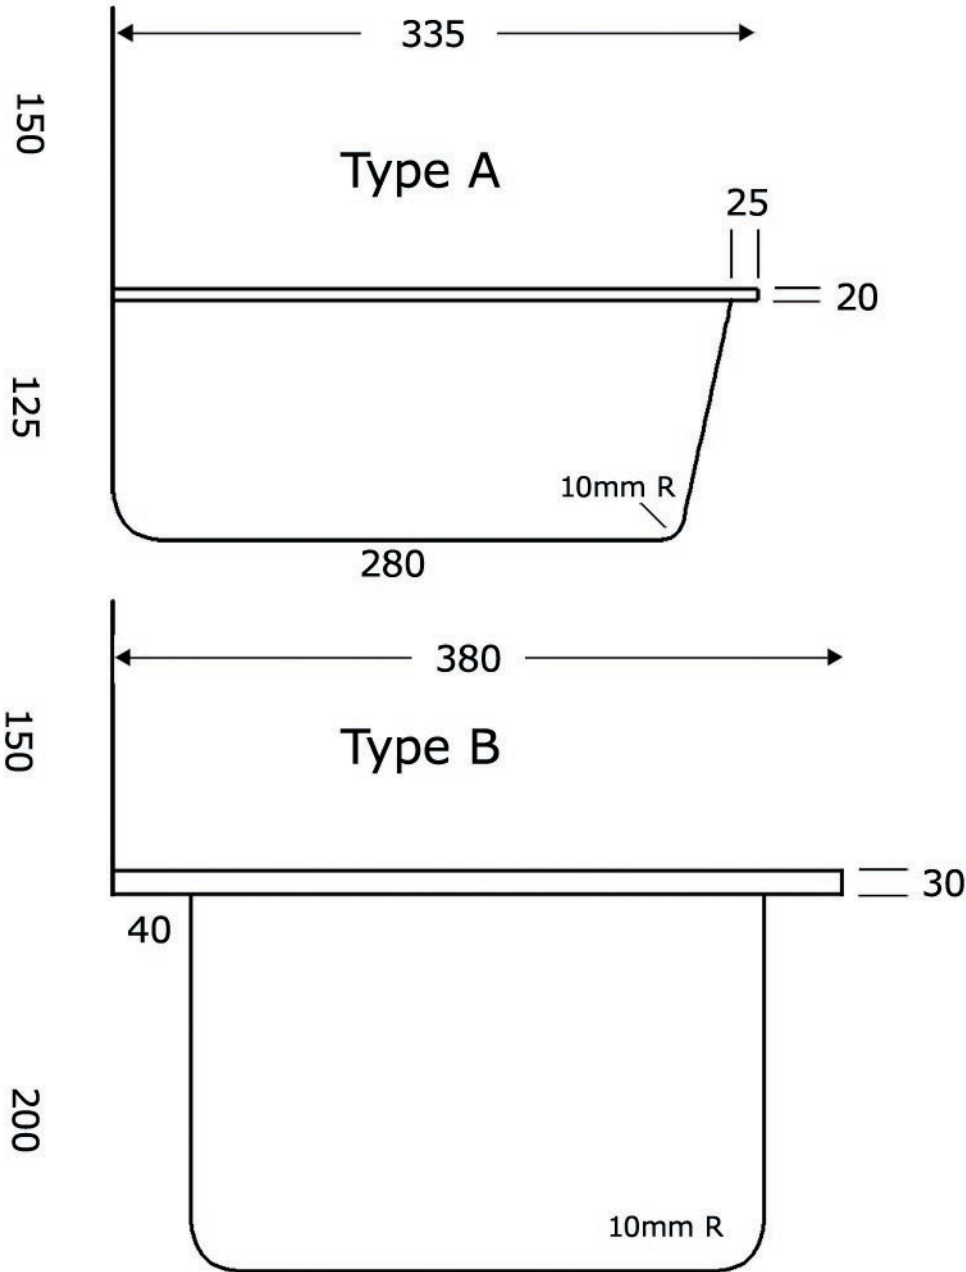

CROSS SECTION THROUGH STANDARD WASH TROUGHS

Specify waste position - normally 40 mm

Brackets supplied (20 x 5 m/s galv.)

Radius front corners on request (for Childcare centres)